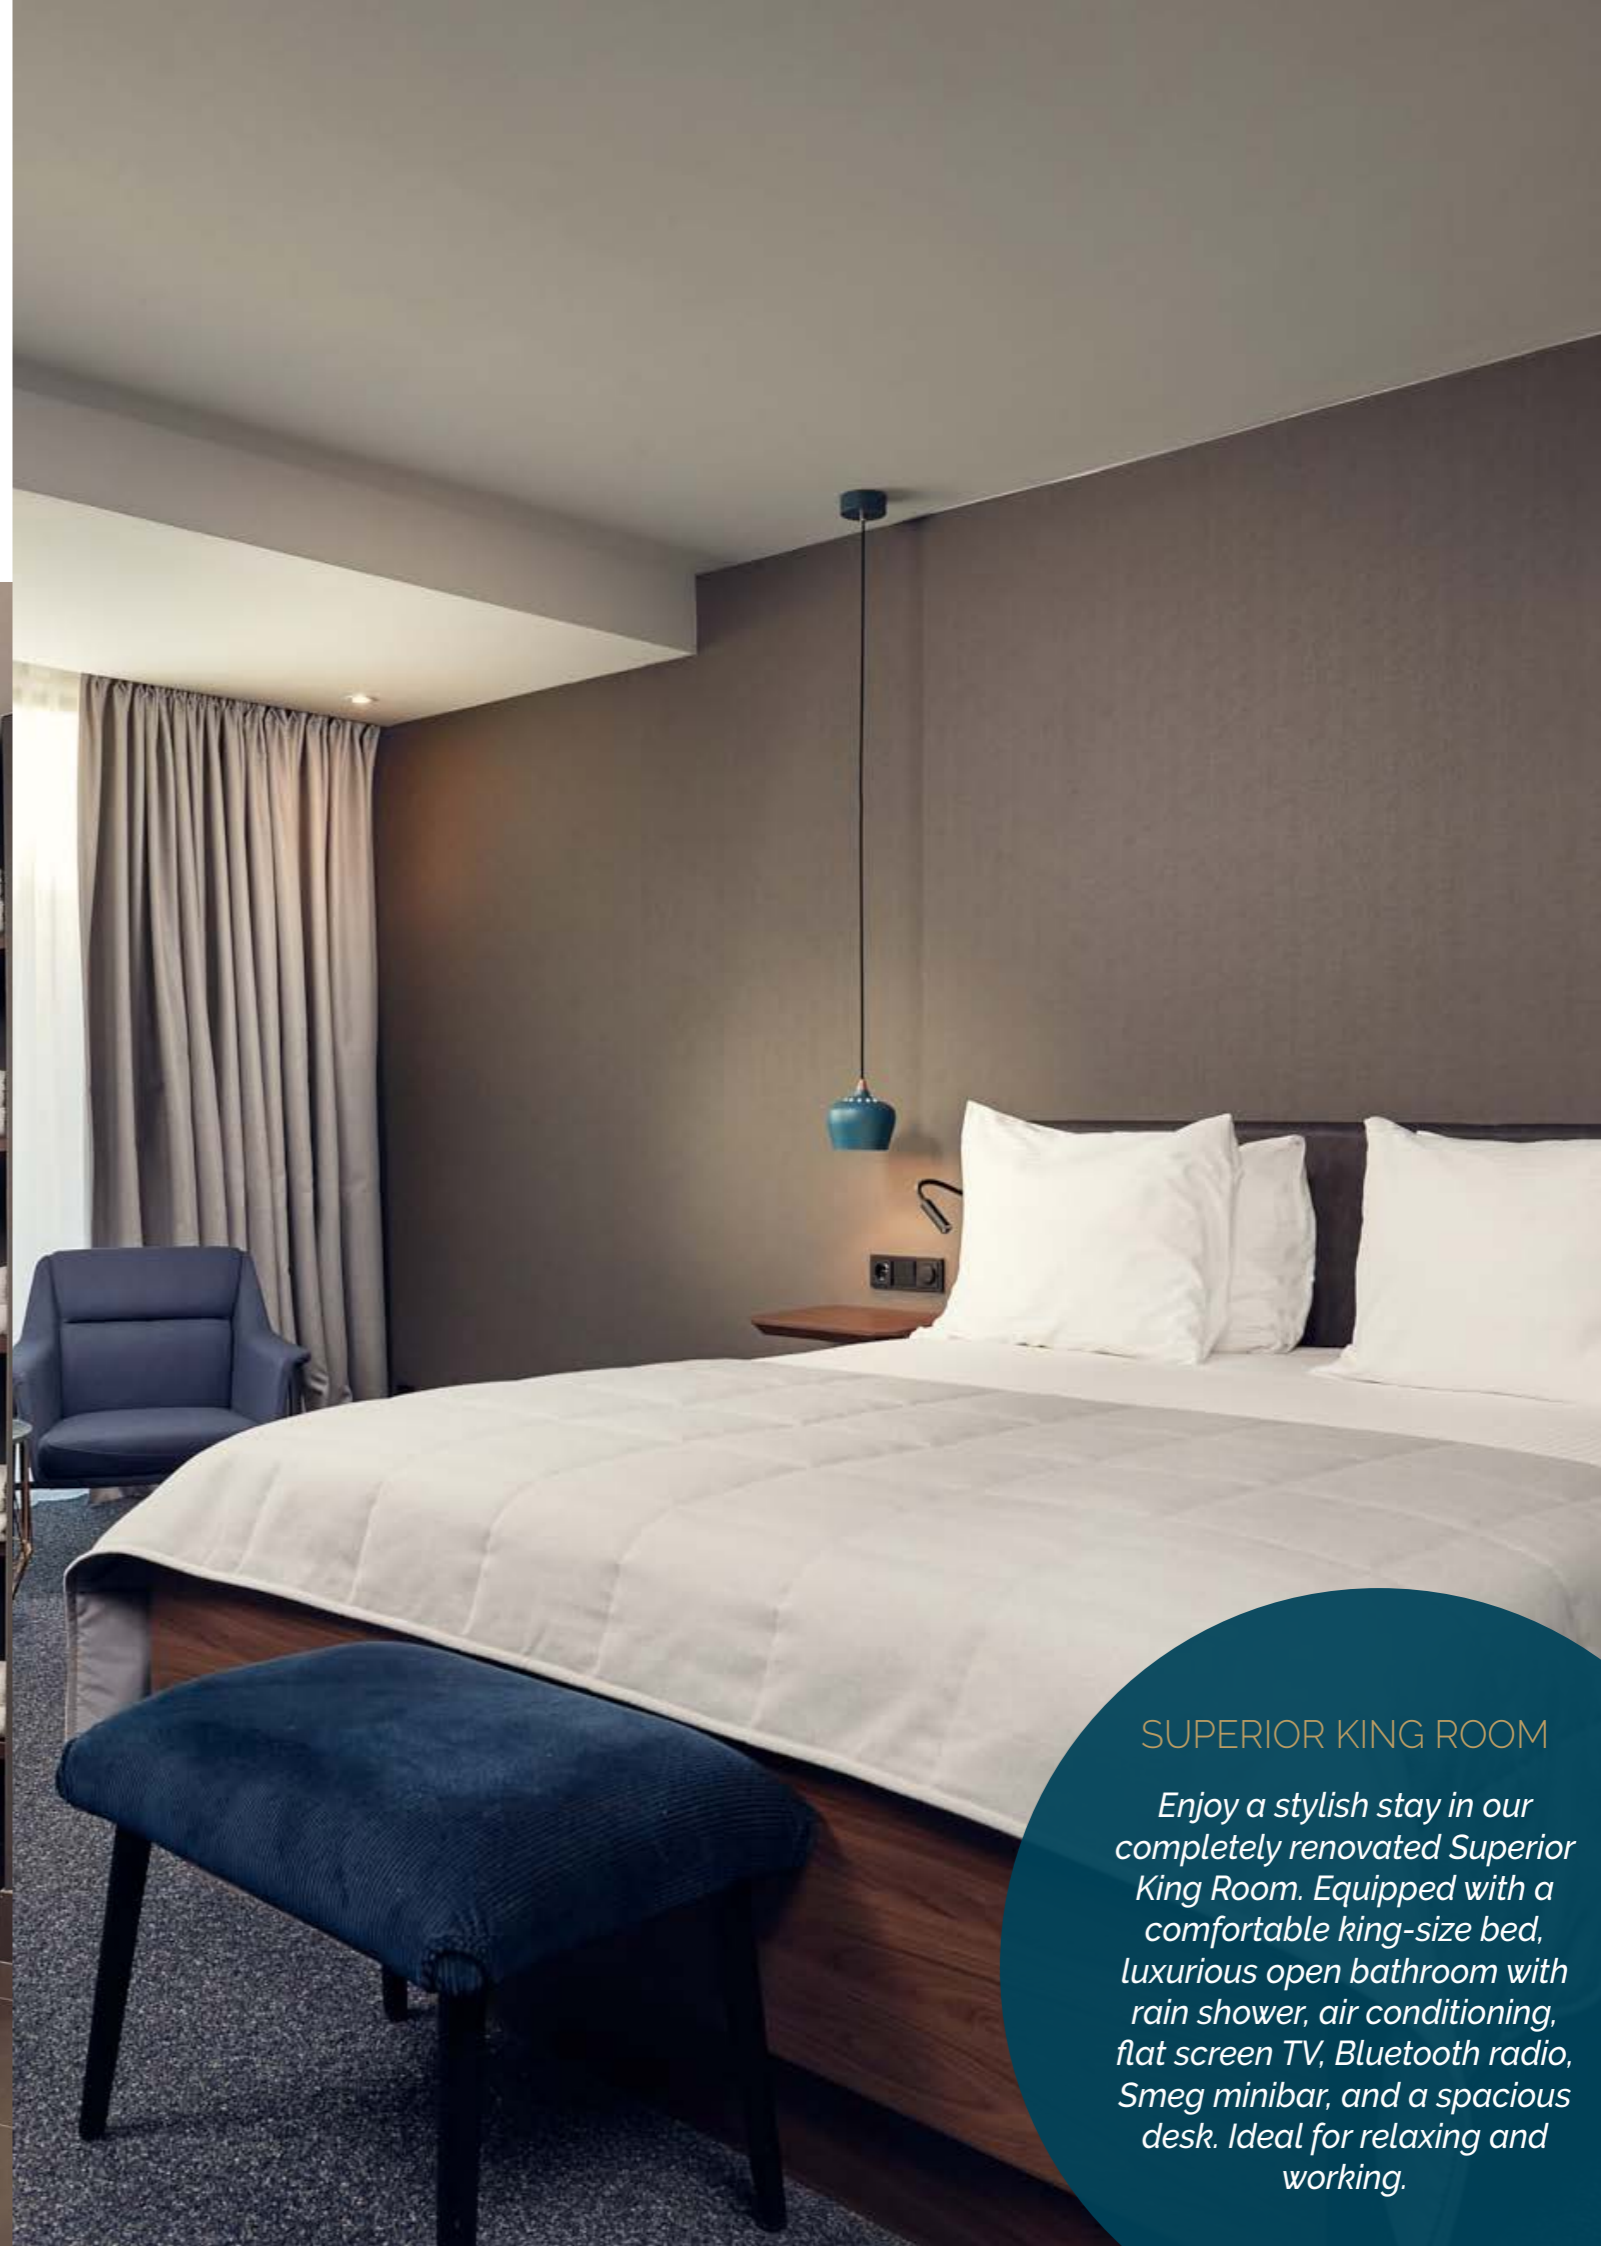

STAY IN COMFORT AND STYLE

Our 267 rooms and suites combine comfort, tranquility, and functionality. Whether you check in late after a meeting or start your new working day early, at Van der Valk Hotel Eindhoven you can sleep in peace and style. Modern amenities, a pleasant workplace, and a good night's sleep make every stay enjoyable and efficient.

SUPERIOR KING ROOM

Enjoy a stylish stay in our completely renovated Superior King Room. Equipped with a comfortable king-size bed, luxurious open bathroom with rain shower, air conditioning, flat screen TV, Bluetooth radio, Smeg minibar, and a spacious desk. Ideal for relaxing and working.

SUPERIOR TWIN ROOM

Stay in comfort in the Superior Twin Room. This renovated room offers two comfortable beds, an en-suite bathroom with rain shower, and modern amenities such as a flat-screen TV, Bluetooth radio, Smeg minibar, air conditioning, and a spacious desk. Perfect for relaxation or work.