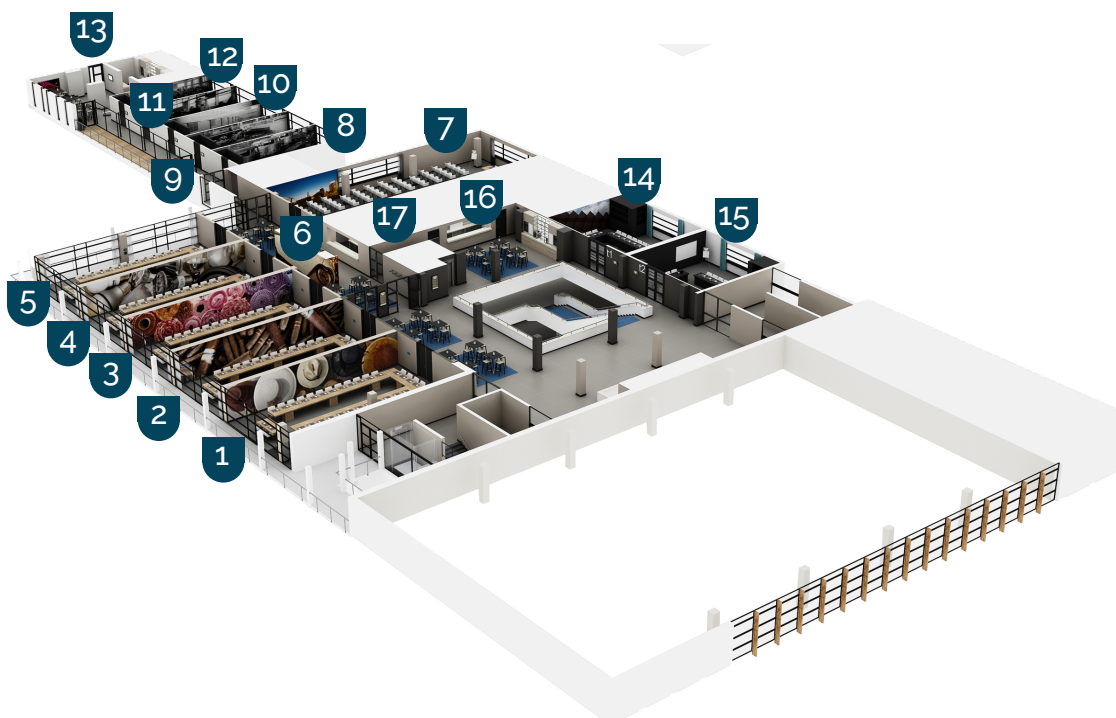

LEGEND

GROUND FLOOR

GROUND FLOOR

1. 040 Congress & Events entrance
2. Parking lot
3. Jack's Casino entrance
4. Reception lobby
5. Staircase to first floor
6. Conference desk
7. A-la-carte Restaurant 'Brasserie Martinus'
8. Buffet restaurant 'Het Buffet'
9. Terrace
10. Elevator

FIRST FLOOR

FIRST FLOOR

1. Conference Room 040
2. Eindhoven 1
3. Eindhoven 2
4. Eindhoven 3
5. Eindhoven 4
6. Eindhoven 5
7. Eindhoven lounge
8. Design
9. Design lounge
10. Staircase to second floor
11. Elevator

SECOND FLOOR

SECOND FLOOR

1. Industrie 1
2. Industrie 2
3. Industrie 3
4. Industrie 4
5. Industrie 5
6. Industrie lounge
7. High Tech Campus
8. Brainport 1
9. Brainport 2
10. Brainport 3
11. Brainport 4
12. Brainport 5
13. Brainport lounge
14. Techniek 1
15. Techniek 2
16. Techniek lounge
17. Elevator